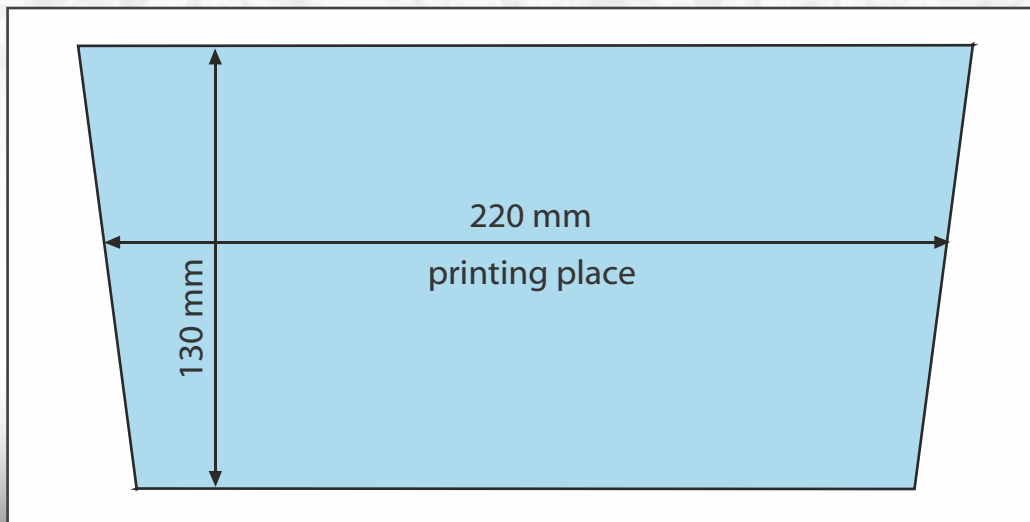

# Measure cub EVENT 500 ml

print scale ml standard

Any scale for dry and liquid products

Packing

216 szt.  
(1 shipment max. 2 boxes)

12 kg

3888 szt.

230 kg

## Dimensions